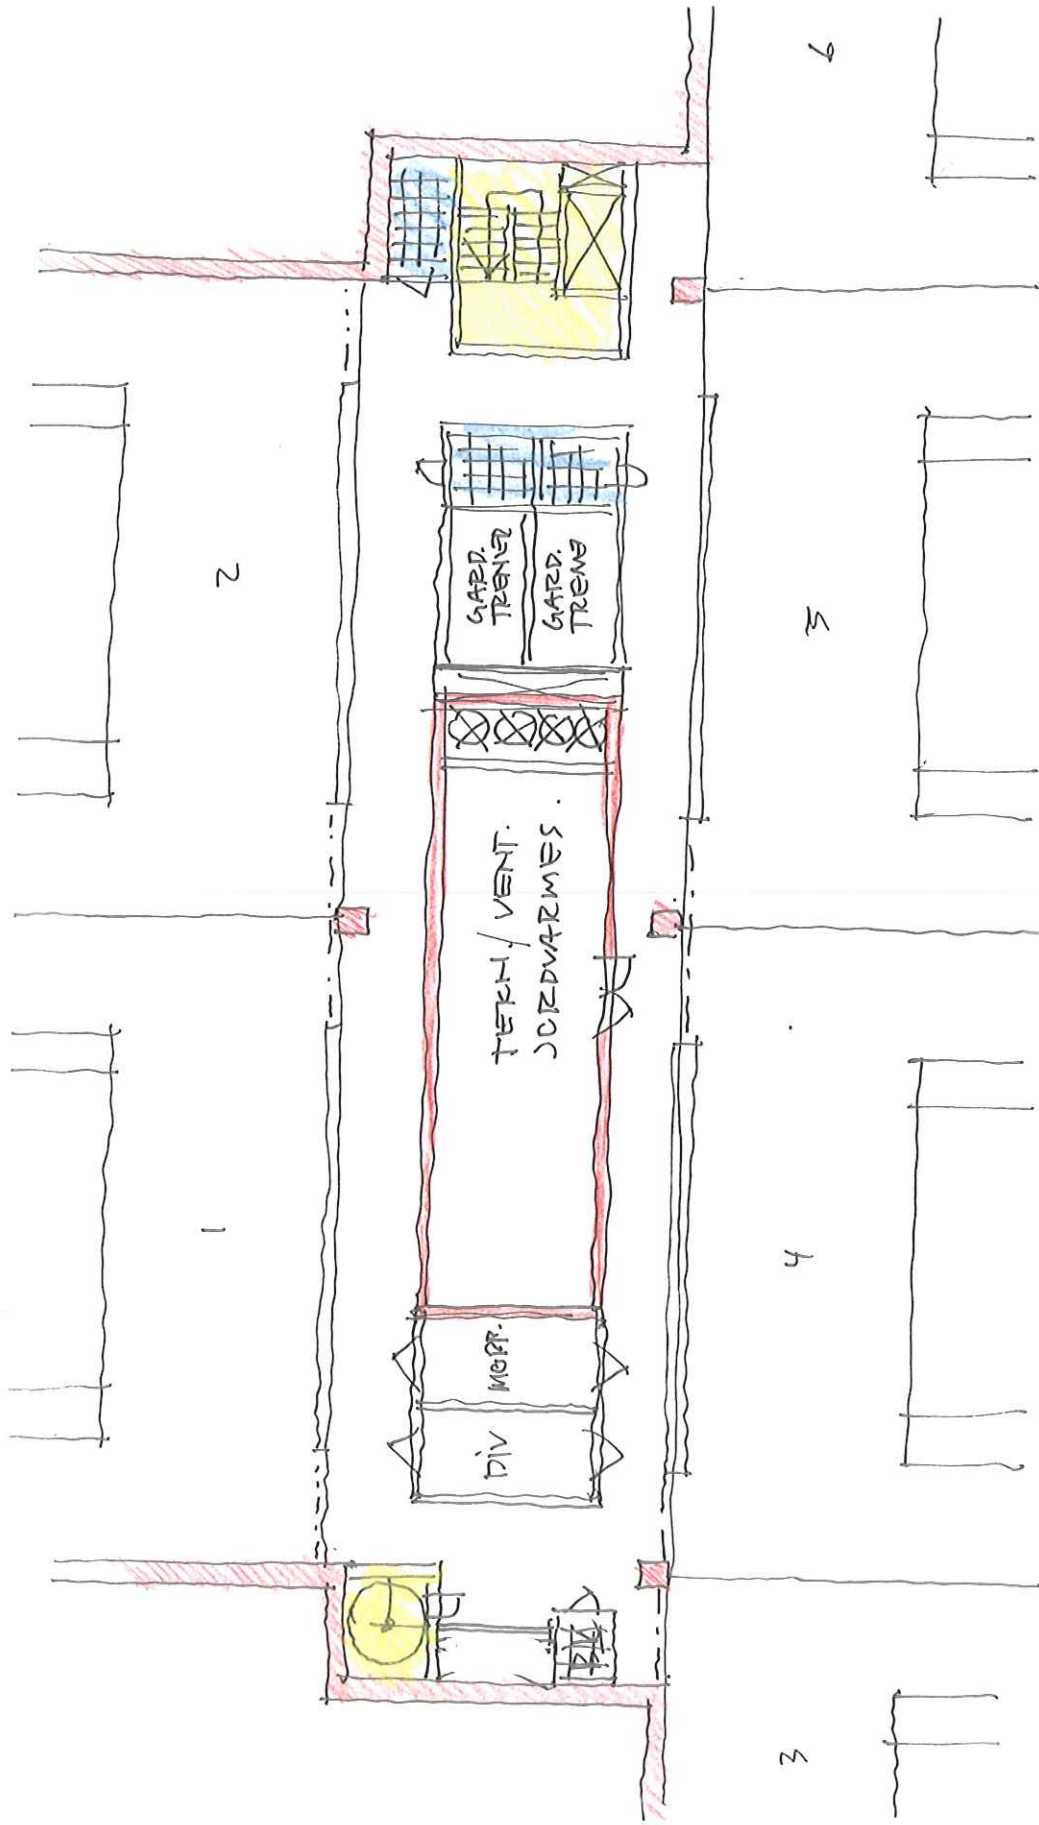

BAUTATOMTEN HTK TENNIS  
28.11.13 KRG

BAUTATOMTEN HTE TENNIS  
 PLAN 1  
 M 1:200 A4, 28.11.13 [KRG]

**MAKE** Arkitekt AS  
 Maridalsveien 10, 0178 OSLO  
 Tlf: 22 99 33 40 - Fax: 22 99 33 49

BAUTATOMTEN HTK TENNIS  
 PLAN 7U  
 M 1: 200 A4, 28.11.13 KEG  
**MAKE** ARKITEKTER AS  
 Maridalsveien 10, 0178 OSLO  
 Tlf. 22 99 33 40 - Fax: 22 99 33 49

BAVTATOMTEN HTK TENNIS  
 PLAN 2 U  
 M 1:200 A4, 28.11.13 FRG

**MAKE** ARKITEKTER AS  
 Maridalsveien 10, 0178 OSLO  
 Tlf. 22 99 33 40 - Fax: 22 99 33 49

BAUTATOMTEN HTK TENNIS  
 PLAN 3U

1: 200 A4, 28.11.13 KRS