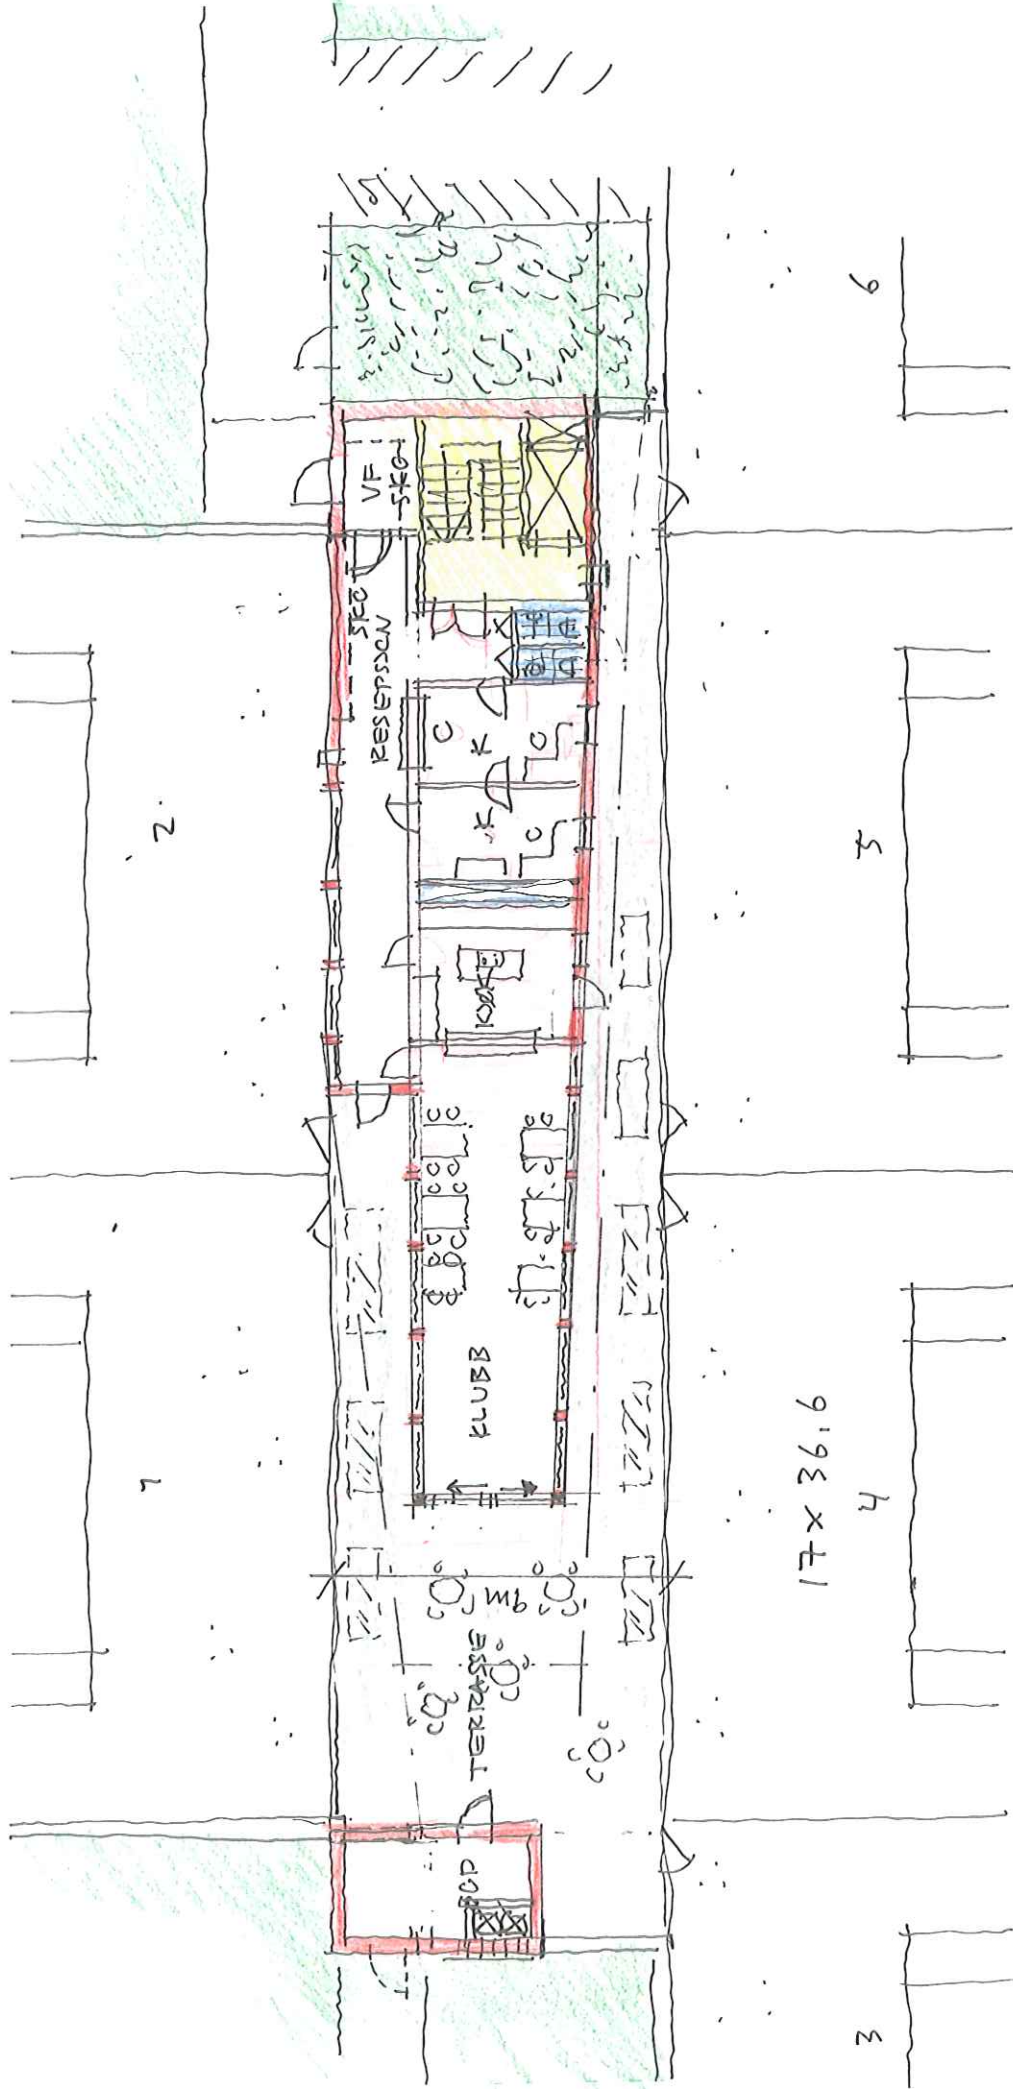

BAUTATOMTEN HTK TENNIS  
28.11.13 KRG

BAUTATOMTEN HTE TENNIS  
 PLAN 1  
 M 1:200 A4, 28.11.13 [KRG]

**MAKE** Arkitekt AS  
 Maridalsveien 10, 0178 OSLO  
 Tlf: 22 99 33 40 - Fax: 22 99 33 49

BAUTATOMTEN HTK TENNIS  
 PLAN 7U  
 M 1: 200 A4, 28.11.13 KEG  
**MAKE** ARKITEKTER AS  
 Maridalsveien 10, 0178 OSLO  
 Tlf. 22 99 33 40 - Fax: 22 99 33 49

BAVTATOMTEN HTK TENNIS  
 PLAN 2 U  
 M 1:200 A4, 28.11.13 FRG

**MAKE** ARKITEKTER AS  
 Maridalsveien 10, 0178 OSLO  
 Tlf. 22 99 33 40 - Fax: 22 99 33 49

BAUTATOMTEN HTK TENNIS  
 PLAN 3U

1: 200 A4, 28.11.13 KRS