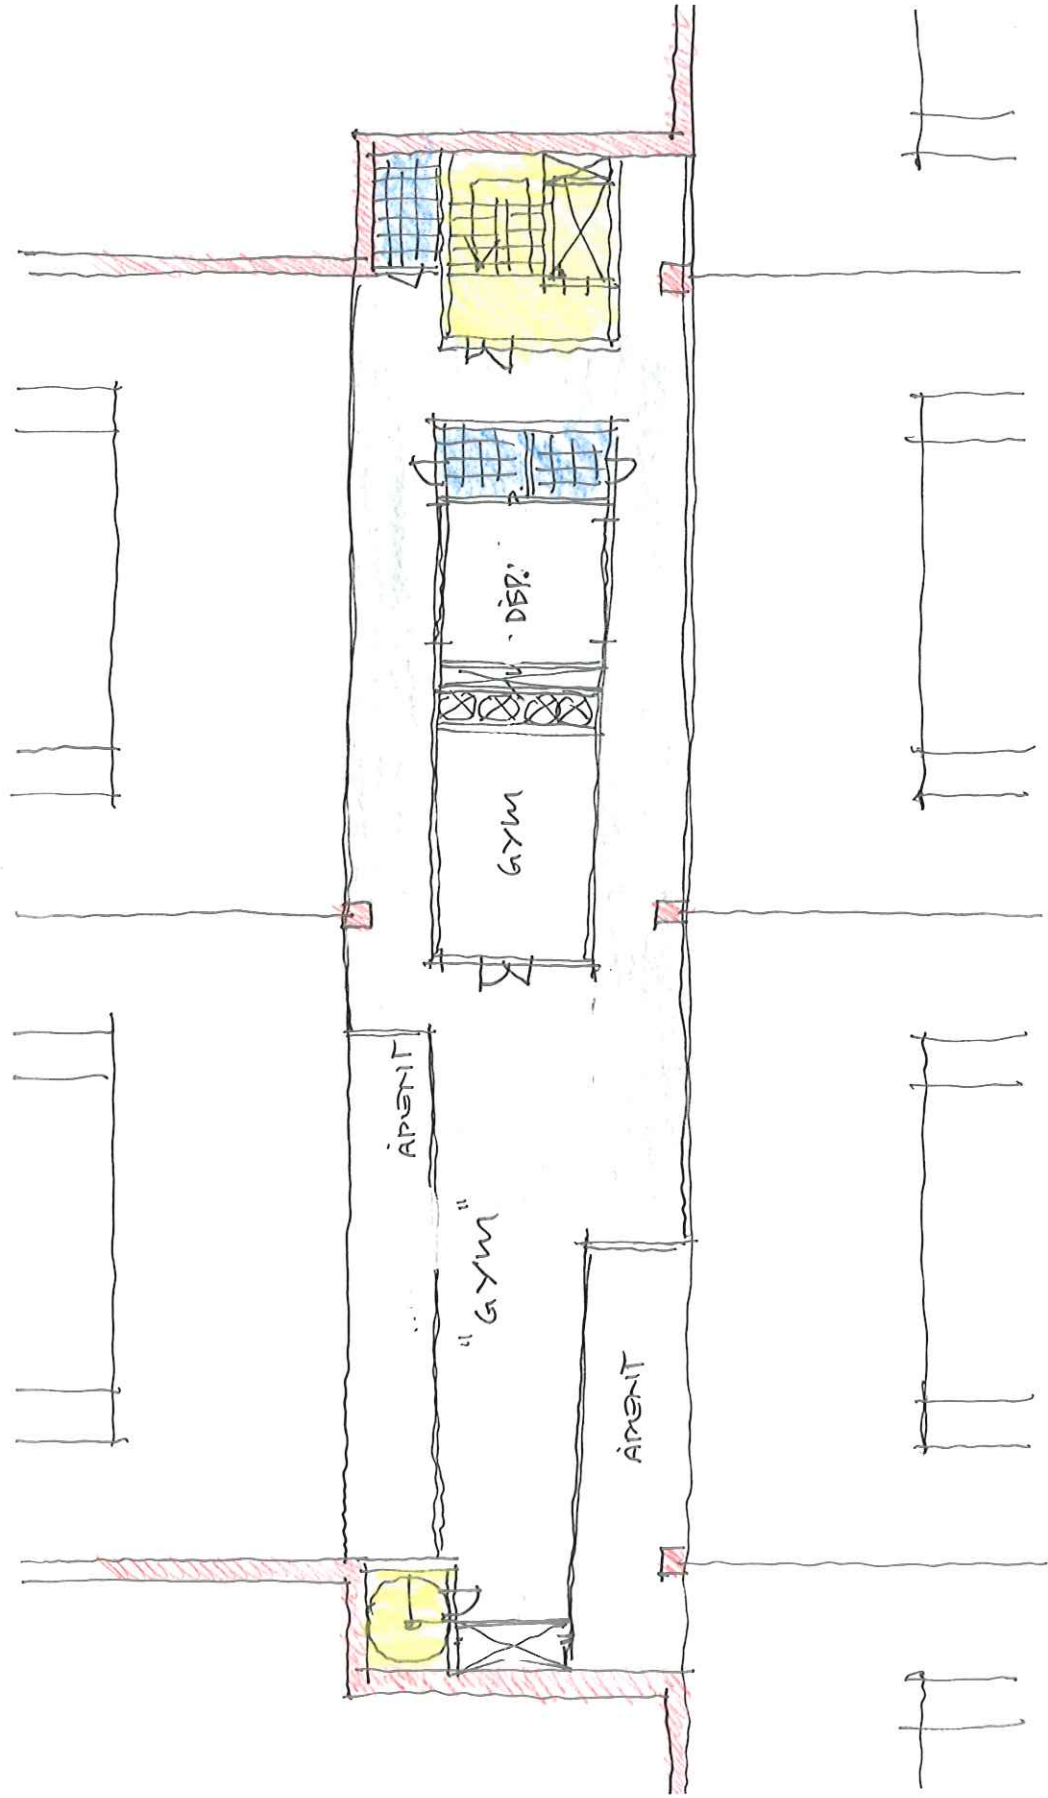

BAUTATOMTEN HTK TENNIS  
28.11.13 KRG

BAUTATOMTEN HTE TENNIS  
 PLAN 1  
 M 1:200 A4, 28.11.13 [KRG]

**MAKE** Arkitekt AS  
 Maridalsveien 10, 0178 OSLO  
 Tlf: 22 99 33 40 - Fax: 22 99 33 49

BAUTATOMTEN HTK TENNIS  
 PLAN 7U  
 M 1: 200 A4, 28.11.13 KEG  
**MAKE** ARKITEKTER AS  
 Maridalsveien 10, 0178 OSLO  
 Tlf. 22 99 33 40 - Fax: 22 99 33 49

BAVTATOMTEN HTK TENNIS  
 PLAN 2 U  
 M 1:200 A4, 28.11.13 FRG

**MAKE** ARKITEKTER AS  
 Maridalsveien 10, 0178 OSLO  
 Tlf. 22 99 33 40 - Fax: 22 99 33 49

BAUTATOMTEN HTK TENNIS  
 PLAN 3U

1: 200 A4, 28.11.13 KRS