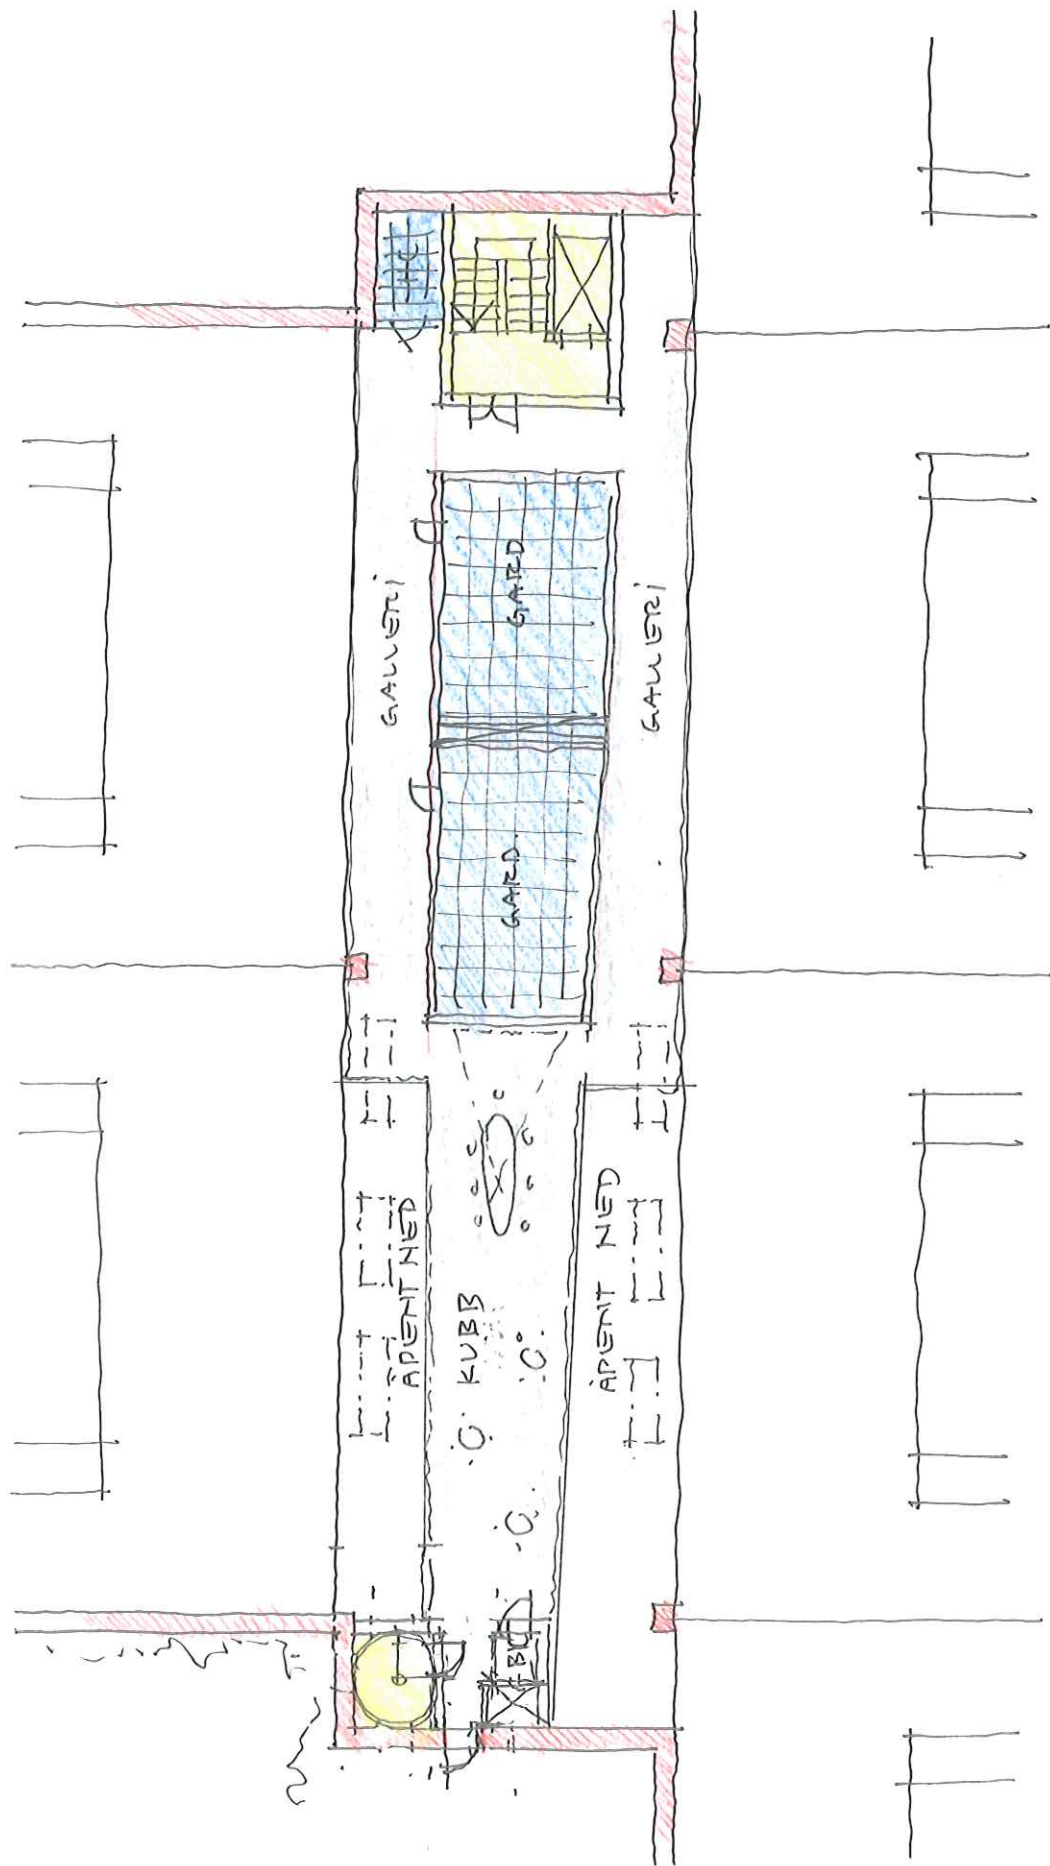

BAUTATOMTEN HTK TENNIS  
28.11.13 KRG

BAUTATOMTEN HTE TENNIS  
 PLAN 1  
 M 1:200 A4, 28.11.13 [KRG]

**MAKE** Arkitekt AS  
 Maridalsveien 10, 0178 OSLO  
 Tlf: 22 99 33 40 - Fax: 22 99 33 49

BAUTATOMTEN HTK TENNIS  
 PLAN 7U  
 M 1: 200 A4, 28.11.13 KEG  
**MAKE** ARKITEKTER AS  
 Maridalsveien 10, 0178 OSLO  
 Tlf. 22 99 33 40 - Fax: 22 99 33 49

BAVTATOMTEN HTK TENNIS  
 PLAN 2 U  
 M 1:200 A4, 28.11.13 FRG

**MAKE** ARKITEKTER AS  
 Maridalsveien 10, 0178 OSLO  
 Tlf. 22 99 33 40 - Fax: 22 99 33 49

BAUTATOMTEN HTK TENNIS  
 PLAN 3U

1: 200 A4, 28.11.13 KRS